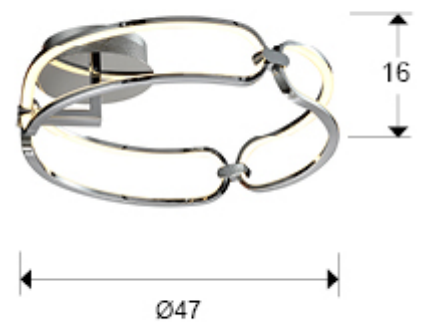

Colette 786485D

Flush Ceiling Lamps

Small ceiling lamp, LED, made of aluminium, chrome finish. Opal silicone diffusers. 37W LED, 3330 lm, 3000 K. DIMMABLE. Remote control included.

This product uses a 0-10V dimmable LED driver, a dimmer and a radio frequency remote control.

GENERAL INFORMATION

Catalogue: i42 Iluminación
Page: 130
EAN Code: 8435435332358
Type: Flush Ceiling Lamps
Collection: Colette

SIZES

Sizes: Ø 47.0 ↓ 16.0 cm
Weight: 1.6 Kg

SIZES WITH PACKAGING

Weight: 2.7 Kg
Volume: 0.0700m³
Sizes: ↔ 54.0 ↓ 54.0 ↗ 24.0 cm

DRIVER LED

Make: SCHULLER
Model: 72402
Quantity: 1 Units
Dimmable: Si
Type of dimming: 1-10V
Maximum power: 40W
Frequency: 50-60 Hz
Primary voltage: 180-240 V
Type: Voltaje constante
Secondary voltage: 24 V
Sizes: ↔ 14,0 ↓ 3,0 ↗ 4,5 cm

ADDITIONAL INFORMATION

Material: Aluminium, silicone
Finish: Chromed, opal