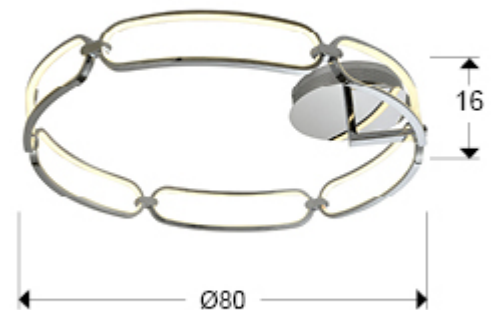

Colette 786577

Flush Ceiling Lamps

Large ceiling lamp, LED, made of aluminium, chrome finish. Opal silicone diffusers. 65W LED, 5850 lm, 3000 K. DIMMABLE.

This product uses a 0-10V dimmable LED driver. To dim the light use a LED wall dimmer with these features. · This lamp is supplied with GRAVITY TOGGLES, to improve ceiling fixing.

GENERAL INFORMATION

Catalogue: i42 Iluminación
Page: 131
EAN Code: 8435435327828
Type: Flush Ceiling Lamps
Collection: Colette

SIZES

Sizes: Ø 80.0 ↓ 16.0 cm
Weight: 2.6 Kg

SIZES WITH PACKAGING

Weight: 5.3 Kg
Volume: 0.1820m³
Sizes: ↔ 87.0 ↓ 24.0 ↗ 87.0 cm

DRIVER LED

Make: SCHULLER
Model: 74084
Quantity: 1 Units
Dimmable: Sí
Type of dimming: Triac&0-10V
Maximum power: 80W
Frequency: 50-60 Hz
Primary voltage: 180-240 V
Type: Voltaje constante
Secondary voltage: 24 V
Sizes: ↔ 17,0 ↓ 3,0 ↗ 5,0 cm

ADDITIONAL INFORMATION

Material: Aluminium, silicone
Finish: Chromed, opal