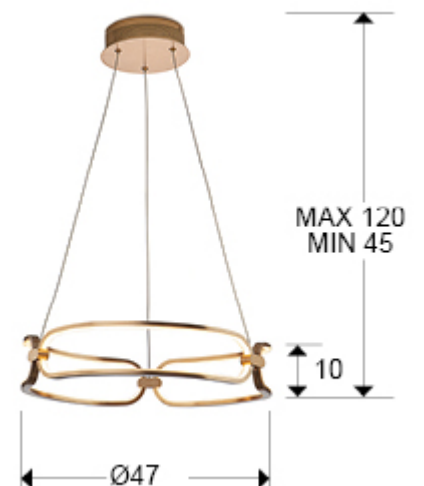

### Pendants

Small LED lamp, made of brushed aluminium, rose gold finish. Opal silicone diffusers. Adjustable in length. 37W LED, 3330 lm, 3000 K. DIMMABLE

This product uses a 0-10V dimmable LED driver. To dim the light use a LED wall dimmer with these features. · This lamp is supplied with GRAVITY TOGGLES, to improve ceiling fixing.

## SIZES

Sizes: Ø 47.0 ↓ 10.0 cm  
Height when installed: 45.0/ max. 120.0 cm  
Weight: 1.6 Kg

## SIZES WITH PACKAGING

Weight: 2.6 Kg  
Volume: 0.0500m<sup>3</sup>  
Sizes: ↔ 54.0 ↓ 17.0 ↗ 54.0 cm

---