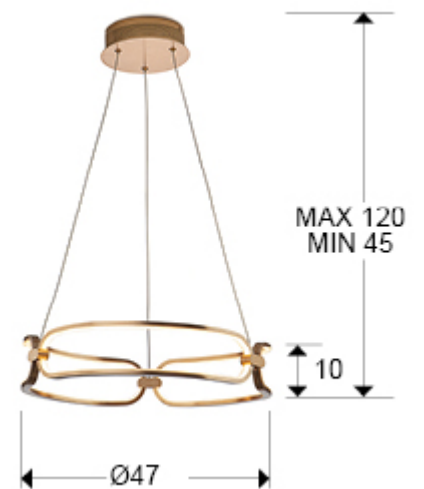

Colette

786621

Pendants

Small LED lamp, made of brushed aluminium, rose gold finish. Opal silicone diffusers. Adjustable in length. 37W LED, 3330 lm, 3000 K. DIMMABLE

This product uses a 0-10V dimmable LED driver. To dim the light use a LED wall dimmer with these features. · This lamp is supplied with GRAVITY TOGGLES, to improve ceiling fixing.

GENERAL INFORMATION

Catalogue: i42 Iluminación
Page: 117
EAN Code: 8435435327835
Type: Pendants
Collection: Colette

SIZES

Sizes: Ø 47.0 ↑ 10.0 cm
Height when installed: 45.0/ max. 120.0 cm
Weight: 1.6 Kg

SIZES WITH PACKAGING

Weight: 2.6 Kg
Volume: 0.0500m³
Sizes: ↔ 54.0 ↓ 17.0 ↗ 54.0 cm

TECHNICAL INFORMATION

IP protection: IP 20
Electric class: Class 1
Maximum power: 37W
Voltage: 180/240 V
Frequency: 50/60 Hz
Colour temperature: 3,000 K
Average lifespan: 50,000 h
Power factor: >0.9
CRI: >80

DRIVER LED

Make: SCHULLER
Model: 74062
Quantity: 1 Units
Dimmable: Sí
Type of dimming: Triac&0-10V
Maximum power: 60W
Frequency: 50-60 Hz
Primary voltage: 180-240 V
Type: Voltaje constante
Secondary voltage: 24 V
Sizes: ↔ 13,5 ↓ 3,0 ↗ 4,7 cm