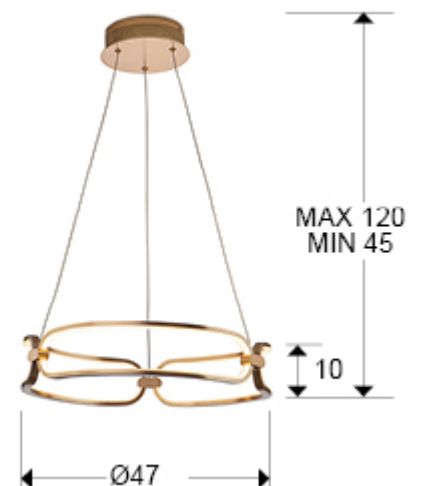

Colette

Pendants

786621D

Small LED lamp, made of brushed aluminium, rose gold finish. Opal silicone diffusers. Adjustable in length. 37W LED, 3330 lm, 3000 K. DIMMABLE. Remote control included.

This product uses a 0-10V dimmable LED driver, a dimmer and a radio frequency remote control.

GENERAL INFORMATION

Catalogue: I38 Iluminación
Page: 27
EAN Code: 8435435332389
Type: Pendants
Collection: Colette

SIZES

Sizes: Ø 47.0 ↓ 10.0 cm
Height when installed: 45.0/ max. 120.0 cm
Weight: 1.6 Kg

SIZES WITH PACKAGING

Weight: 2.6 Kg
Volume: 0.0500m³
Sizes: ↔ 54.0 ↓ 17.0 ↗ 54.0 cm

TECHNICAL INFORMATION

IP protection: IP 20
Electric class: Class 1
Maximum power: 37W
Voltage: 180/240 V
Frequency: 50/60 Hz
Regulation: REMOTE CONTROL
Colour temperature: 3,000 K
Average lifespan: 50,000 h
Power factor: >0.9
CRI: >80

DRIVER LED

Make: SCHULLER
Model: 72402
Quantity: 1 Units
Dimmable: Si
Type of dimming: 1-10V
Maximum power: 40W
Frequency: 50-60 Hz
Primary voltage: 180-240 V
Type: Voltaje constante
Secondary voltage: 24 V
Sizes: ↔ 14,0 ↓ 3,0 ↗ 4,5 cm