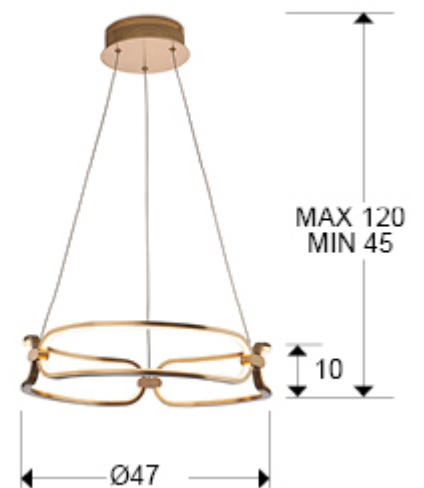

Colette

786621D

Pendants

Small LED lamp, made of brushed aluminium, rose gold finish. Opal silicone diffusers. Adjustable in length. 37W LED, 3330 lm, 3000 K. DIMMABLE. Remote control included.

This product uses a 0-10V dimmable LED driver, a dimmer and a radio frequency remote control.

GENERAL INFORMATION

Catalogue: I38 Iluminación
Page: 27
EAN Code: 843543532389
Type: Pendants
Collection: Colette

SIZES

Sizes: Ø 47.0 ↓ 10.0 cm
Height when installed: 45.0/ max. 120.0 cm
Weight: 1.6 Kg

SIZES WITH PACKAGING

Weight: 2.6 Kg
Volume: 0.0500m³
Sizes: ↔ 54.0 ↓ 17.0 ↗ 54.0 cm

TECHNICAL INFORMATION

IP protection: IP 20
Electric class: Class 1
Maximum power: 37W
Voltage: 180/240 V
Frequency: 50/60 Hz
Regulation: REMOTE CONTROL
Colour temperature: 3,000 K
Average lifespan: 50,000 h
Power factor: >0.9
CRI: >80

ADDITIONAL INFORMATION

Material: Aluminium, silicone
Finish: Rose gold, opal