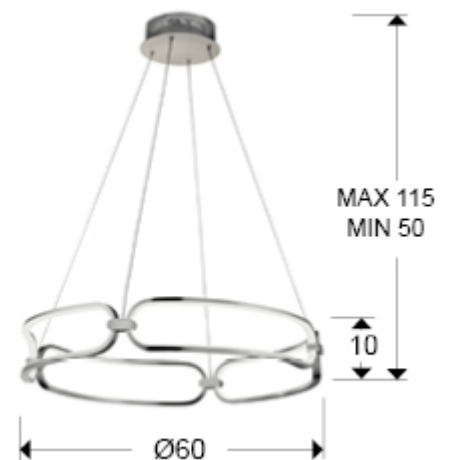

SIZES

Sizes: Ø 60.0 ↑ 10.0 cm
Height when installed: 50.0/ max. 115.0 cm
Weight: 1.8 Kg

SIZES WITH PACKAGING

Weight: 3.3 Kg
Volume: 0.0780m³
Sizes: ↔ 66.0 ↓ 18.0 ↗ 66.0 cm