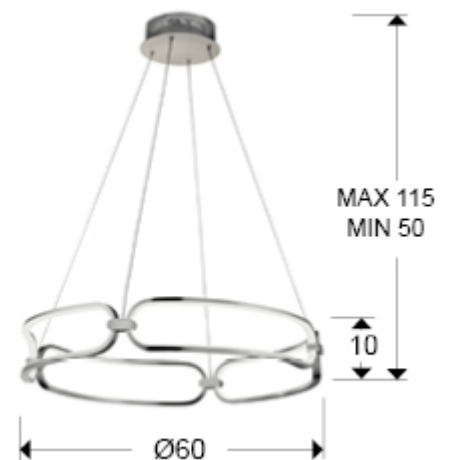

Colette

786831

Pendants

LED lamp, made of aluminium, chrome finish. Adjustable in length. Opal silicone diffusers. 54W LED, 4860 lm, 3000 K. DIMMABLE.

This product uses a 0-10V dimmable LED driver. To dim the light use a LED wall dimmer with these features. · This lamp is supplied with GRAVITY TOGGLES, to improve ceiling fixing.

GENERAL INFORMATION

Catalogue: i42 Iluminación
Page: 128
EAN Code: 8435435325398
Type: Pendants
Collection: Colette

SIZES

Sizes: Ø 60.0 ↑ 10.0 cm
Height when installed: 50.0/ max. 115.0 cm
Weight: 1.8 Kg

SIZES WITH PACKAGING

Weight: 3.3 Kg
Volume: 0.0780m³
Sizes: ↔ 66.0 ↓ 18.0 ↗ 66.0 cm

TECHNICAL INFORMATION

IP protection: IP 20
Electric class: Class 1
Maximum power: 54W
Voltage: 180/240 V
Frequency: 50/60 Hz
Colour temperature: 3,000 K
Average lifespan: 50,000 h
Power factor: >0.9
CRI: >80

ADDITIONAL INFORMATION

Material: Aluminium, silicone
Finish: Chromed, opal
Cable colour: Clear