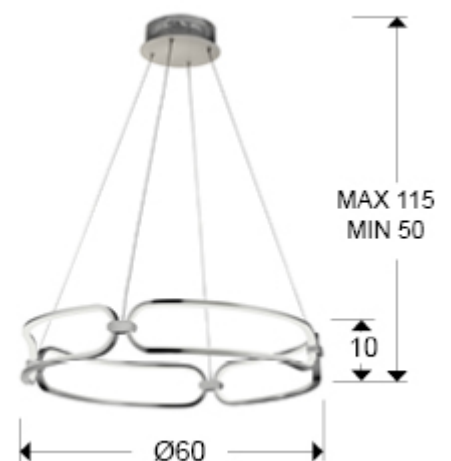

Colette

786831D

Pendants

LED lamp, made of aluminium, chrome finish. Adjustable in length. Opal silicone diffusers. 54W LED, 4860 lm, 3000 K. DIMMABLE Remote control included.

This product uses a 0-10V dimmable LED driver, a dimmer and a radio frequency remote control..110v version available.

GENERAL INFORMATION

Catalogue: I38 Iluminación
Page: 32
EAN Code: 8435435332419
Type: Pendants
Collection: Colette

SIZES

Sizes: Ø 60.0 ↓ 10.0 cm
Height when installed: 50.0/ max. 115.0 cm
Weight: 1.8 Kg

SIZES WITH PACKAGING

Weight: 3.3 Kg
Volume: 0.0780m³
Sizes: ↔ 66.0 ↓ 18.0 ↗ 66.0 cm

TECHNICAL INFORMATION

IP protection: IP 20
Electric class: Class 1
Maximum power: 54W
Voltage: 180/240 V
Frequency: 50/60 Hz
Regulation: REMOTE CONTROL
Colour temperature: 3,000 K
Average lifespan: 50,000 h
Power factor: >0.9
CRI: >80

ADDITIONAL INFORMATION

Material: Aluminium, silicone
Finish: Chromed, opal
Cable colour: Clear