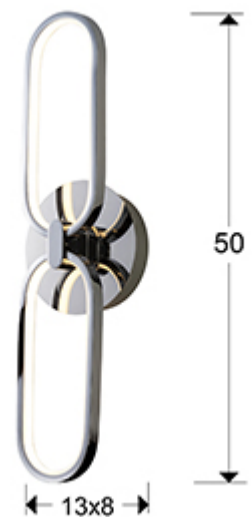

Colette

787024

Wall lamps

Recommended product

LED wall lamp with two ovals of light, made of aluminium, chromed finish. Opal silicone diffusers. 13W LED, 1170 lm, 3000 K. Ready to hang in horizontal or vertical position.

GENERAL INFORMATION

Catalogue: i42 Iluminación
Page: 126
EAN Code: 8435435327880
Type: Wall lamps
Collection: Colette

SIZES

Sizes: ↔ 13.0 ↓ 50.0 ↗ 8.0 cm
Weight: 0.7 Kg

SIZES WITH PACKAGING

Weight: 1.0 Kg
Volume: 0.0160m³
Sizes: ↔ 56.0 ↓ 14.0 ↗ 20.0 cm

ADDITIONAL INFORMATION

Material: Aluminium, silicone
Finish: Chromed, opal