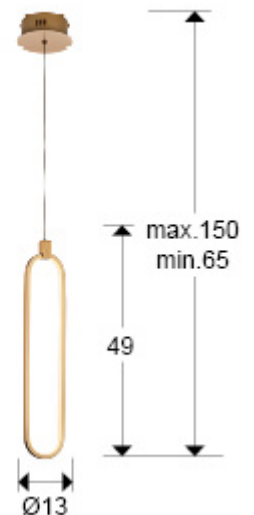

Colette

787130

1 Light Pendants

LED lamp of 1 light, made of brushed aluminium, rose gold finish. Opal silicone diffusers. Adjustable in length. 13W LED, 1170 lm, 3000 K.

Recommended product

· This lamp is supplied with GRAVITY TOGGLES, to improve ceiling fixing.

GENERAL INFORMATION

Catalogue: i42 Iluminación
Page: 116
EAN Code: 8435435327897
Type: 1 Light Pendants
Collection: Colette

SIZES

Sizes: Ø 13.0 ↓ 49.0 cm
Height when installed: 65.0/ max. 150.0 cm
Weight: 0.6 Kg

SIZES WITH PACKAGING

Weight: 1.0 Kg
Volume: 0.0140m³
Sizes: ↔ 71.0 ↓ 12.0 ↗ 17.0 cm

TECHNICAL INFORMATION

IP protection: IP 20
Electric class: Class 1
Maximum power: 13W
Voltage: 100/240 V
Frequency: 50/60 Hz
Colour temperature: 3,000 K
Average lifespan: 50,000 h
Power factor: >0.5
CRI: >80