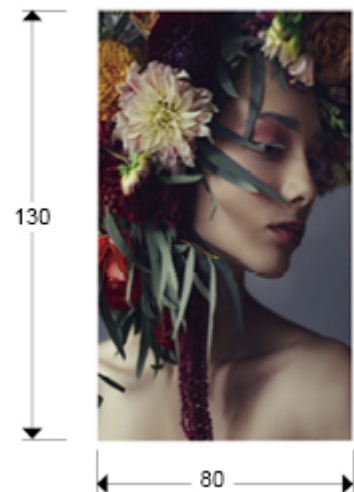

Artemisa

Prints and Photos

788537

Printed photography, set on tempered glass. Hanging ironwork included.

GENERAL INFORMATION

Catalogue: M43 Decoracion, espejos y mob
Page: 50
EAN Code: 8435435337469
Type: Prints and Photos
Collection: Artemisa

SIZES

Sizes: ↔ 80.0 ↓ 130.0 ↗ 0.4 cm
Weight: 10.4 Kg

SIZES WITH PACKAGING

Weight: 13.5 Kg
Volume: 0.0610m³
Sizes: ↔ 88.0 ↓ 138.0 ↗ 5.0 cm

ADDITIONAL INFORMATION

Material: Bright tempered glass
Finish: Printed photo