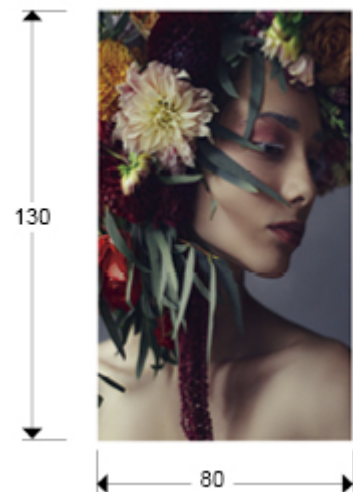

Artemisa

Prints and Photos

788537

Printed photography, set on tempered glass. Hanging ironwork included.

GENERAL INFORMATION

Catalogue: M43 Decoracion, espejos y mob
Page: 50
EAN Code: 8435435337469
Type: Prints and Photos
Collection: Artemisa

SIZES

Sizes: ↔ 80.0 ↓ 130.0 ↗ 0.4 cm
Weight: 10.4 Kg

SIZES WITH PACKAGING

Weight: 13.5 Kg
Volume: 0.0610m³
Sizes: ↔ 88.0 ↓ 138.0 ↗ 5.0 cm

ADDITIONAL INFORMATION

Material: Bright tempered glass
Finish: Printed photo