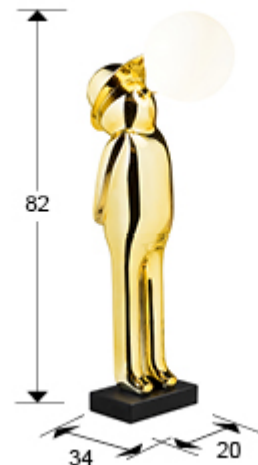

Mr Bubble

788827

Decorative figures

Figure made of fiberglass and polyester resin, bright gold plated finish, spherical acrylic shades with matt opal finish

·This item includes 1 G9 LED 6W

GENERAL INFORMATION

Catalogue: M43 Decoracion, espejos y mob
Page: 117
EAN Code: 8435435339449
Type: Decorative figures
Collection: Mr Bubble

SIZES

Sizes: ↔ 20.0 ↓ 82.0 ↗ 34.0 cm
Weight: 5.1 Kg

SIZES WITH PACKAGING

Weight: 7.1 Kg
Volume: 0.1480m³
Sizes: ↔ 86.0 ↓ 33.0 ↗ 52.0 cm

TECHNICAL INFORMATION

Electric class: Class 1
Maximum power: 28W
Voltage: 220 V
Frequency: 50/60 Hz
Colour temperature: 3,000 K

ADDITIONAL INFORMATION

Material: Fiberglass, resin, acrylic
Finish: Bright gold, opal