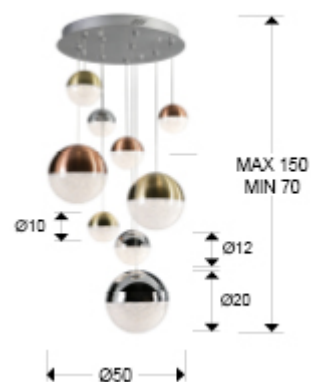

Modelo sustituido por 793091D *Item replaced by 793091D*

793091B

>>ITEM CANCELLED

Includes a led driver with Bluetooth dimming functions to be used with a mobile or tablet App. It can also be used with a smart speaker such as Google Home or Amazon Echo if a Bluetooth Gateway device is added. Dimming not compatible with wall dimmer. · This lamp is supplied with GRAVITY TOGGLES, to improve ceiling fixing.

GENERAL INFORMATION

Catalogue: i39 Iluminación
Page: 163
EAN Code: 8435435331757

SIZES

Sizes: Ø 50.0 ↓ 110.0 cm
Height when installed: 70.0/ max. 150.0 cm
Weight: 7.4 Kg

SIZES WITH PACKAGING

Weight: 9.6 Kg
Volume: 0.1360m³
Sizes: ↔ 57.0 ↓ 42.0 ↗ 57.0 cm