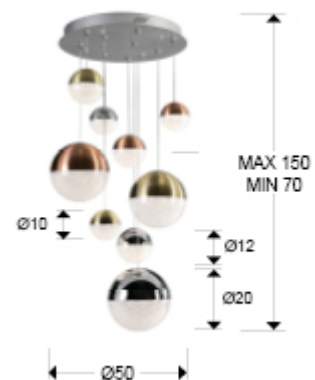

Modelo sustituido por 793091D *Item replaced by 793091D*

793091B

>>ITEM CANCELLED

Includes a led driver with Bluetooth dimming functions to be used with a mobile or tablet App. It can also be used with a smart speaker such as Google Home or Amazon Echo if a Bluetooth Gateway device is added. Dimming not compatible with wall dimmer. · This lamp is supplied with GRAVITY TOGGLES, to improve ceiling fixing.

GENERAL INFORMATION

Catalogue: i39 Iluminación
Page: 163
EAN Code: 8435435331757

SIZES

Sizes: Ø 50.0 ↓ 110.0 cm
Height when installed: 70.0/ max. 150.0 cm
Weight: 7.4 Kg

SIZES WITH PACKAGING

Weight: 9.6 Kg
Volume: 0.1360m³
Sizes: ↔ 57.0 ↓ 42.0 ↗ 57.0 cm