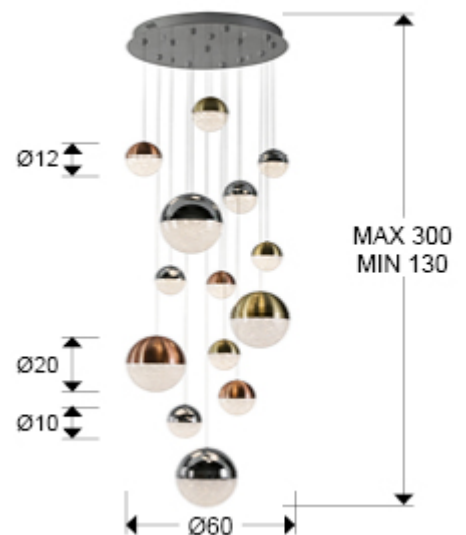

793258B

>>ITEM CANCELLED

Uses LED driver with Bluetooth dimming for use via a mobile or tablet App. Also using a smart speaker such as Google Home or Amazon Echo if a Bluetooth Gateway device is added. Not compatible with a wall dimmer. Dimming not compatible with wall dimmer. AVAILABLE WITH 5 METERS LENGTH. ITEM: 793258GB - This lamp is supplied with GRAVITY TOGGLES, to improve ceiling fixing.

## SIZES

Sizes: Ø 60.0 ↑ 180.0 cm  
Height when installed: 130.0/ max. 300.0 cm  
Weight: 11.1 Kg

## SIZES WITH PACKAGING

Weight: 14.2 Kg  
Volume: 0.1840m<sup>3</sup>  
Sizes: ↔ 67.0 ↓ 41.0 ↗ 67.0 cm

---