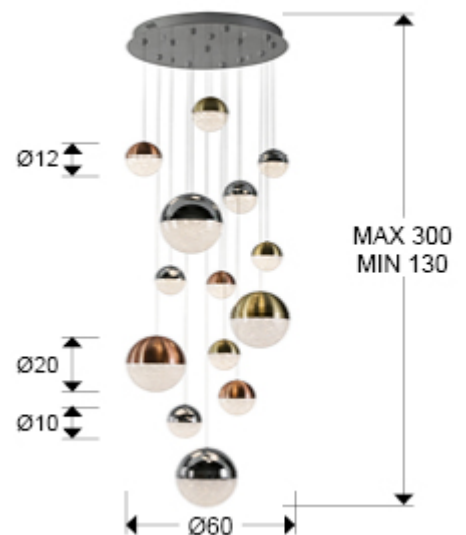

793258B

>>ITEM CANCELLED

Uses LED driver with Bluetooth dimming for use via a mobile or tablet App. Also using a smart speaker such as Google Home or Amazon Echo if a Bluetooth Gateway device is added. Not compatible with a wall dimmer. Dimming not compatible with wall dimmer.
 AVAILABLE WITH 5 METERS LENGTH. ITEM: 793258GB · This lamp is supplied with GRAVITY TOGGLES, to improve ceiling fixing.

GENERAL INFORMATION

Catalogue: i39 Iluminación
 Page: 164
 EAN Code: 8435435331665

SIZES

Sizes: Ø 60.0 ↑ 180.0 cm
 Height when installed: 130.0/ max. 300.0 cm
 Weight: 11.1 Kg

SIZES WITH PACKAGING

Weight: 14.2 Kg
 Volume: 0.1840m³
 Sizes: ↔ 67.0 ↓ 41.0 ↗ 67.0 cm

TECHNICAL INFORMATION

IP protection: IP 20
Electric class: Class 1
Maximum power: 78.60W
Voltage: 100/277 V
Frequency: 50/60 Hz
Regulation: BLUETOOTH
Colour temperature: 3,000 K
Average lifespan: 50,000 h
Power factor: >0.9
CRI: >80

ADDITIONAL INFORMATION

Material: Metal, polycarbonate
Finish: Chrome. Copper and satin brass
Assembling time by customer: 10 min