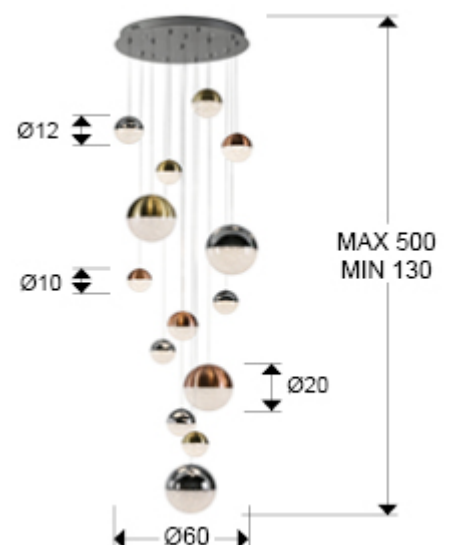

## Sphere

793258GD

Large lamps

Lamp of 14 LED lights, in chromed metal. Polycarbonated shades of 10, 12 and 20 cm with texture inside and metal finished in satin copper, satin brass and chrome. 78.6W LED. 3000K. 5502 lm. TRIAC driver and DIMMING SET included.

This product includes LED drivers with TRIAC and 0-10V dimming. It includes dimming kit with receiver and radio frequency remote control. It can also be used with a TRIAC or 0-10V wall dimmer. This lamp is supplied with GRAVITY TOGGLES, to improve ceiling fixing.

### SIZES

Sizes:  $\varnothing$  60.0  $\updownarrow$  220.0 cm  
 Height when installed: 130.0/ max. 500.0 cm  
 Weight: 12.0 Kg

### SIZES WITH PACKAGING

Weight: 15.0 Kg  
 Volume: 0.1850m<sup>3</sup>  
 Sizes:  $\leftrightarrow$  77.0  $\updownarrow$  37.0  $\swarrow$  65.0 cm

---