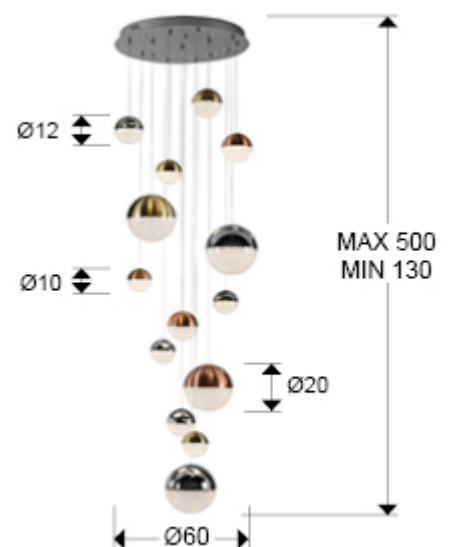

Sphere

793258GD

Large lamps

Lamp of 14 LED lights, in chromed metal. Polycarbonated shades of 10, 12 and 20 cm with texture inside and metal finished in satin copper, satin brass and chrome. 78.6W LED. 3000K. 5502 lm. TRIAC driver and DIMMING SET included.

This product includes LED drivers with TRIAC and 0-10V dimming. It includes dimming kit with receiver and radio frequency remote control. It can also be used with a TRIAC or 0-10V wall dimmer. Available in larger size with reference 793960D · This lamp is supplied with GRAVITY TOGGLES, to improve ceiling fixing.

GENERAL INFORMATION

Catalogue: i42 Iluminación
Page: 195
EAN Code: 8435435331108
Type: Large lamps
Collection: Sphere

SIZES

Sizes: \varnothing 60.0 \updownarrow 220.0 cm
Height when installed: 130.0/ max. 500.0 cm
Weight: 12.0 Kg

SIZES WITH PACKAGING

Weight: 15.0 Kg
Volume: 0.1850m³
Sizes: \leftrightarrow 77.0 \updownarrow 37.0 \nearrow 65.0 cm

TECHNICAL INFORMATION

IP protection: IP 20
Electric class: Class 1
Maximum power: 78.60W
Voltage: 200/240 V
Frequency: 50/60 Hz
Regulation: WIRELESS PUSH BUTTON
Colour temperature: 3,000 K
Average lifespan: 50,000 h
Power factor: >0.9
CRI: >80