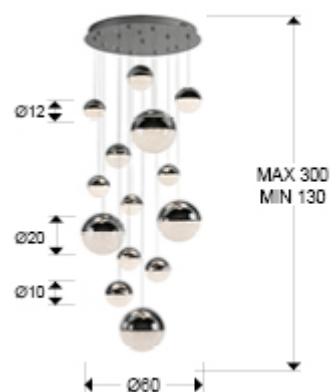

793269B

>>ITEM CANCELLED

Includes a led driver with Bluetooth dimming functions to be used with a mobile or tablet App. It can also be used with a smart speaker such as Google Home or Amazon Echo if a Bluetooth Gateway device is added. Dimming not compatible with wall dimmer. AVAILABLE WITH 5 METERS LENGTH. REFERENCE: 793269GB · This lamp is supplied with GRAVITY TOGGLES, to improve ceiling fixing.

GENERAL INFORMATION

Catalogue: i39 Iluminación
Page: 154
EAN Code: 8435435331771

SIZES

Sizes: \varnothing 60.0 \updownarrow 180.0 cm
Height when installed: 130.0/ max. 300.0 cm
Weight: 12.0 Kg

SIZES WITH PACKAGING

Weight: 15.0 Kg
Volume: 0.1840m³
Sizes: \leftrightarrow 67.0 \updownarrow 41.0 \swarrow 67.0 cm

TECHNICAL INFORMATION

IP protection: IP 20
Electric class: Class 1
Maximum power: 78.60W
Voltage: 100/277 V
Frequency: 50/60 Hz
Regulation: BLUETOOTH
Colour temperature: 3,000 K
Average lifespan: 50,000 h
Power factor: >0.9
CRI: >80