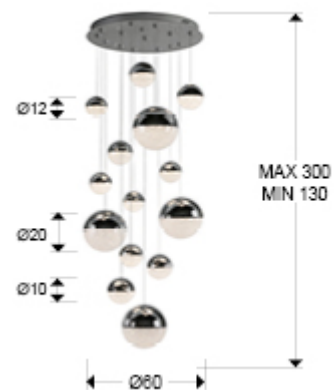

## Sphere

793269D

Pendants

Recommended product

Lamp of 14 LED lights, made of chromed metal. Spherical shades of 10, 12, 20 cm of polycarbonate with texture inside and metal in chrome finish. 78.6W LED, 3000K, 5502 lm, DIMMABLE. TRIAC driver and DIMMING SET included

This product uses LED driver with TRIAC and 0-10V dimming, includes a dimmer set with dimmer and radio frequency remote control, or it can be dimmed with a TRIAC or 0-10V wall dimmer. AVAILABLE WITH 5 METERS HIGH. ITEM: 793269G · This lamp is supplied with GRAVITY TOGGLES, to improve ceiling fixing.

### SIZES

Sizes:  $\varnothing$  60.0  $\updownarrow$  180.0 cm  
Height when installed: 130.0/ max. 300.0 cm  
Weight: 12.0 Kg

### SIZES WITH PACKAGING

Weight: 14.2 Kg  
Volume: 0.1930m<sup>3</sup>  
Sizes:  $\leftrightarrow$  76.0  $\updownarrow$  38.0  $\nearrow$  67.0 cm

---