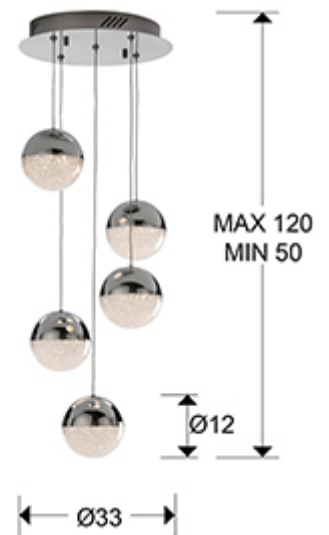

793523D

>>ITEM CANCELLED

This product uses a 0-10V dimmable LED driver, a dimmer and a radio frequency remote control.

GENERAL INFORMATION

Catalogue: I38 Iluminación
Page: 133
EAN Code: 8435435323530

SIZES

Sizes: Ø 33.0 ↑ 90.0 cm
Height when installed: 50.0/ max. 120.0 cm
Weight: 3.0 Kg

SIZES WITH PACKAGING

Weight: 4.0 Kg
Volume: 0.0490m³
Sizes: ↔ 41.0 ↓ 29.0 ↗ 41.0 cm

TECHNICAL INFORMATION

IP protection: IP 20
Electric class: Class 1
Maximum power: 24W
Voltage: 100/265 V
Frequency: 50/60 Hz
Dimmable: YES
Regulation: REMOTE CONTROL
Colour temperature: 3,000 K
Average lifespan: 50,000 h
CRI: >80

DRIVER LED

Make: SCHULLER
Model: 70302
Quantity: 1 Units
Dimmable: Si
Type of dimming: 1-10V
Maximum power: 30W
Frequency: 50-60 Hz
Primary voltage: 100-265 V
Type: Voltaje constante
Secondary voltage: 24 V
Sizes: ↔ 18,0 ↓ 3,5 ↗ 6,0 cm

ADDITIONAL INFORMATION

Material: Metal, polycarbonate
Finish: Chrome, clear
Cable colour: clear