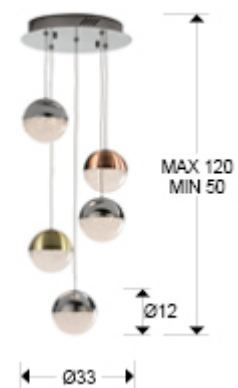

Sphere

793534

Recommended product

Pendants

Lamp of 5 LED lights made of metal chrome finish. Polycarbonated spherical shades of 12 cm with texture inside and metal finished in satin copper, satin brass and chrome. Adjustable length. 24W LED, 3,000 K, 1,440 lm. DIMMABLE.

This product includes LED drivers with TRIAC and 0-10V dimming, You may dimm this item by using a wall mounted TRIAC or 0-10V dimmer switch. · This lamp is supplied with GRAVITY TOGGLES, to improve ceiling fixing.

GENERAL INFORMATION

Catalogue: i42 Iluminación
Page: 192
EAN Code: 8435435322724
Type: Pendants
Collection: Sphere

SIZES

Sizes: Ø 33.0 ↓ 90.0 cm
Height when installed: 50.0/ max. 120.0 cm
Weight: 3.0 Kg

SIZES WITH PACKAGING

Weight: 4.0 Kg
Volume: 0.0420m³
Sizes: ↔ 41.0 ↓ 25.0 ↗ 41.0 cm

TECHNICAL INFORMATION

IP protection: IP 20
Electric class: Class 1
Maximum power: 24W
Voltage: 100/265 V
Frequency: 50/60 Hz
Dimmable: NO
Colour temperature: 3,000 K
Average lifespan: 50,000 h
Power factor: >0.9
CRI: >80