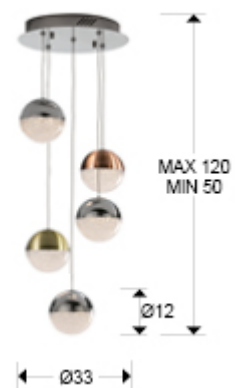

## Sphere

793534

Recommended product

### Pendants

Lamp of 5 LED lights made of metal chrome finish. Polycarbonated spherical shades of 12 cm with texture inside and metal finished in satin copper, satin brass and chrome. Adjustable length. 24W LED, 3,000 K, 1,440 lm. DIMMABLE.

This product includes LED drivers with TRIAC and 0-10V dimming, You may dimm this item by using a wall mounted TRIAC or 0-10V dimmer switch. · This lamp is supplied with GRAVITY TOGGLES, to improve ceiling fixing.

## SIZES

Sizes: Ø 33.0 ↓ 90.0 cm  
Height when installed: 50.0/ max. 120.0 cm  
Weight: 3.0 Kg