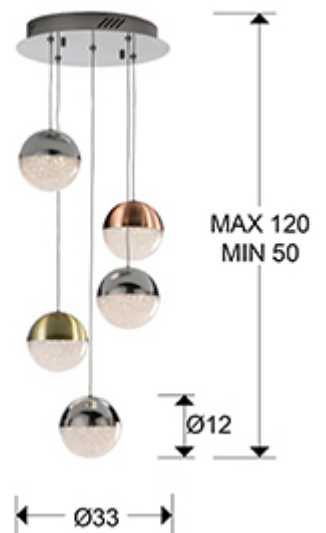

Sphere

Pendants

793534D

LED lamp of 5 lights. Made of metal, chrome finish. Polycarbonate spherical shades of Ø12 cm. with texture inside and metal finished in satin copper, satin brass and chrome. Adjustable length. 24W LED. 3000 K. 1,440 lm. DIMMABLE. Remote control inclu

This product uses a 0-10V dimmable LED driver, a dimmer and a radio frequency remote control.

GENERAL INFORMATION

Catalogue: i39 Iluminación
Page: 162
EAN Code: 8435435324100
Type: Pendants
Collection: Sphere

SIZES

Sizes: Ø 33.0 ↑ 90.0 cm
Height when installed: 50.0/ max. 120.0 cm
Weight: 3.0 Kg

SIZES WITH PACKAGING

Weight: 4.0 Kg
Volume: 0.0490m³
Sizes: ↔ 41.0 ↓ 29.0 ↗ 41.0 cm

TECHNICAL INFORMATION

IP protection: IP 20
Electric class: Class 1
Maximum power: 24W
Voltage: 100/265 V
Frequency: 50/60 Hz
Dimmable: YES
Regulation: REMOTE CONTROL
Colour temperature: 3,000 K
Average lifespan: 50,000 h
CRI: >80

ADDITIONAL INFORMATION

Material: Metal, polycarbonate
Finish: Chrome, brass, copper, clear