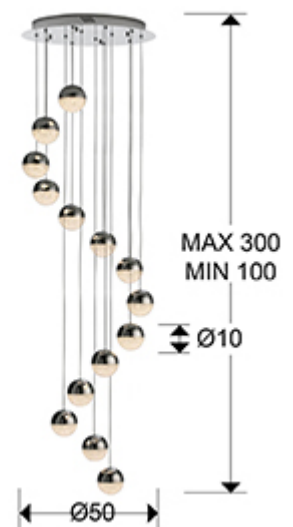

Sphere

Pendants

793746B

Lamp of 14 LED lights. Made of metal, chrome finish. Polycarbonated spherical shades of Ø10 cm, textured inside and chromed metal. Adjustable length. DIMMABLE by BLUETOOTH with smartphone APP. 50W LED, 3000K, 3024 lm.

Includes a led driver with Bluetooth dimming functions to be used with a mobile or tablet App. It can also be used with a smart speaker such as Google Home or Amazon Echo if a Bluetooth Gateway device is added. Dimming not compatible with wall dimmer. - This lamp is supplied with GRAVITY TOGGLES, to improve ceiling fixing.

GENERAL INFORMATION

Catalogue: i42 Iluminación
 Page: 188
 EAN Code: 8435435331795
 Type: Pendants
 Collection: Sphere

SIZES

Sizes: Ø 50.0 ↓ 175.0 cm
 Height when installed: 100.0/ max. 300.0 cm
 Weight: 6.9 Kg

SIZES WITH PACKAGING

Weight: 8.7 Kg
 Volume: 0.0910m³
 Sizes: ↔ 58.0 ↓ 27.0 ↗ 58.0 cm

TECHNICAL INFORMATION

IP protection: IP 20
Electric class: Class 1
Maximum power: 50W
Voltage: 100/277 V
Frequency: 50/60 Hz
Regulation: BLUETOOTH
Colour temperature: 3,000 K
Average lifespan: 50,000 h
Power factor: >0.9
CRI: >80