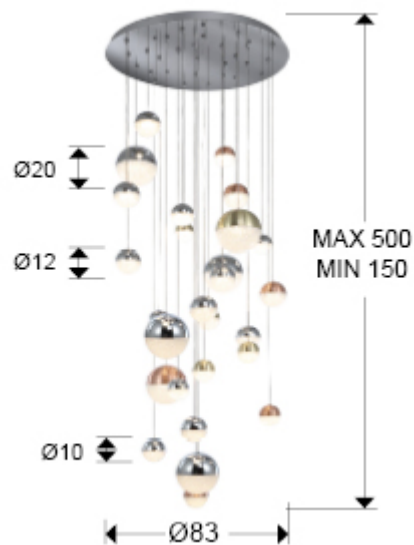

LARGE SIZE lamp of 27 LED lights. Polycarbonate shades of Ø10, Ø12 and Ø20 cm, texture inside and metal finished in copper and satin brass and chrome. DIMMABLE and CCT, colour temperature 3000K to 4000K. BLUETOOTH control with APP for smartphone. 147

Includes a led driver with Bluetooth dimming functions to be used with a mobile or tablet App. It can also be used with a smart speaker such as Google Home or Amazon Echo if a Bluetooth Gateway device is added. It is not compatible with wall dimmer. Item with special length up to 5 meters. Length of the shades adjustable, allowing different shapes. · This lamp is supplied with GRAVITY TOGGLES, to improve ceiling fixing.

GENERAL INFORMATION

Catalogue: i42 Iluminación
Page: 197
EAN Code: 8435435331368
Type: Large lamps
Collection: Sphere

SIZES

Sizes: Ø 83.0 ↓ 220.0 cm
Height when installed: 150.0/ max. 500.0 cm
Weight: 23.9 Kg

SIZES WITH PACKAGING

Weight: 41.2 Kg
Volume: 0.4740m³
Sizes: ↔ 105.0 ↓ 43.0 ↗ 105.0 cm

TECHNICAL INFORMATION

IP protection: IP 20
Electric class: Class 1
Maximum power: 147.60W
Voltage: 100/277 V
Frequency: 50/60 Hz
Regulation: BLUETOOTH
Colour temperature: 3,000 K
Average lifespan: 50,000 h
Power factor: >0.9
CRI: >80