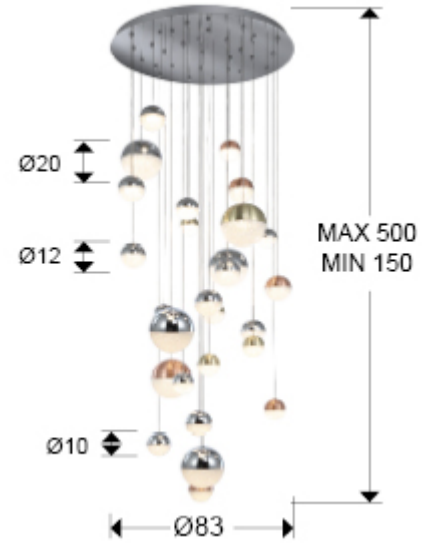

LARGE SIZE lamp of 27 LED lights. Polycarbonate shades of Ø10, Ø12 and Ø20 cm, texture inside and metal finished in copper and satin brass and chrome. DIMMABLE and CCT, colour temperature 3000K to 4000K. BLUETOOTH control with APP for smartphone. 147

Includes a led driver with Bluetooth dimming functions to be used with a mobile or tablet App. It can also be used with a smart speaker such as Google Home or Amazon Echo if a Bluetooth Gateway device is added. It is not compatible with wall dimmer. Item with special length up to 5 meters. Length of the shades adjustable, allowing different shapes. · This lamp is supplied with GRAVITY TOGGLES, to improve ceiling fixing.

GENERAL INFORMATION

Catalogue: i42 Iluminación
Page: 197
EAN Code: 8435435331368
Type: Large lamps
Collection: Sphere

SIZES

Sizes: Ø 83.0 ↓ 220.0 cm
Height when installed: 150.0/ max. 500.0 cm
Weight: 23.9 Kg

SIZES WITH PACKAGING

Weight: 41.2 Kg
Volume: 0.4740m³
Sizes: ↔ 105.0 ↓ 43.0 ↗ 105.0 cm

TECHNICAL INFORMATION

IP protection: IP 20
Electric class: Class 1
Maximum power: 147.60W
Voltage: 100/277 V
Frequency: 50/60 Hz
Regulation: BLUETOOTH
Colour temperature: 3,000 K
Average lifespan: 50,000 h
Power factor: >0.9
CRI: >80