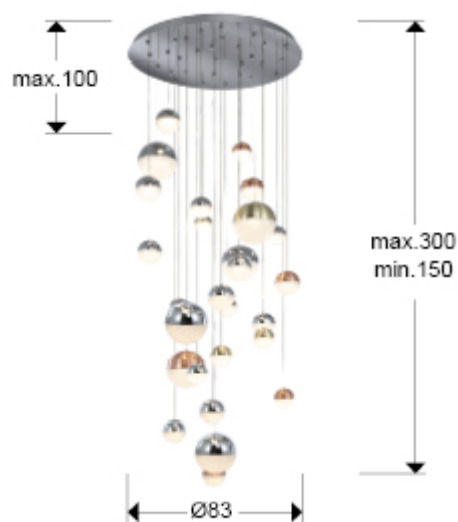

LARGE SIZE lamp of 27 LED lights. Polycarbonate shades of Ø10, Ø12 and Ø20 cm, texture inside and metal finished in copper and satin brass and chrome. DIMMABLE and CCT, colour temperature 3000K to 4000K. Control by BLUETOOTH with APP for smartphone.

Includes a led driver with Bluetooth dimming functions to be used with a mobile or tablet App. It can also be used with a smart speaker such as Google Home or Amazon Echo if a Bluetooth Gateway device is added. Dimming not compatible with wall dimmer. Available with 5 meters high. Item: 793258GK. This lamp is also produced with special sizes and finishes. Please, ask for quotation and delivery time. · This lamp is supplied with GRAVITY TOGGLES, to improve ce

## SIZES

Sizes: Ø 83.0 ↑ 220.0 cm  
Height when installed: 150.0/ max. 300.0 cm  
Weight: 23.0 Kg