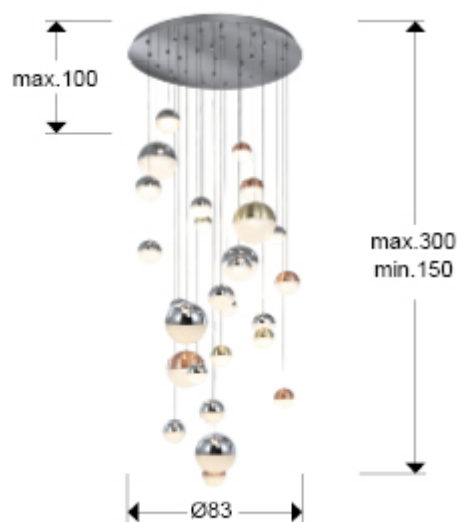

LARGE SIZE lamp of 27 LED lights. Polycarbonate shades of Ø10, Ø12 and Ø20 cm, texture inside and metal finished in copper and satin brass and chrome. DIMMABLE and CCT, colour temperature 3000K to 4000K. Control by BLUETOOTH with APP for smartphone.

Includes a led driver with Bluetooth dimming functions to be used with a mobile or tablet App. It can also be used with a smart speaker such as Google Home or Amazon Echo if a Bluetooth Gateway device is added. Dimming not compatible with wall dimmer. Available with 5 meters high. Item: 793258GK. This lamp is also produced with special sizes and finishes. Please, ask for quotation and delivery time. · This lamp is supplied with GRAVITY TOGGLES, to improve ce

GENERAL INFORMATION

Catalogue: i42 Iluminación
Page: 197
EAN Code: 8435435331351
Type: Large lamps
Collection: Sphere

SIZES

Sizes: Ø 83.0 ↑ 220.0 cm
Height when installed: 150.0/ max. 300.0 cm
Weight: 23.0 Kg

SIZES WITH PACKAGING

Weight: 40.2 Kg
Volume: 0.4740m³
Sizes: ↔ 105.0 ↑ 43.0 ↗ 105.0 cm

TECHNICAL INFORMATION

IP protection: IP 20
Electric class: Class 1
Maximum power: 147.60W
Voltage: 100/277 V
Frequency: 50/60 Hz
Regulation: BLUETOOTH
Colour temperature: 3,000 K
Average lifespan: 50,000 h
Power factor: >0.9
CRI: >80