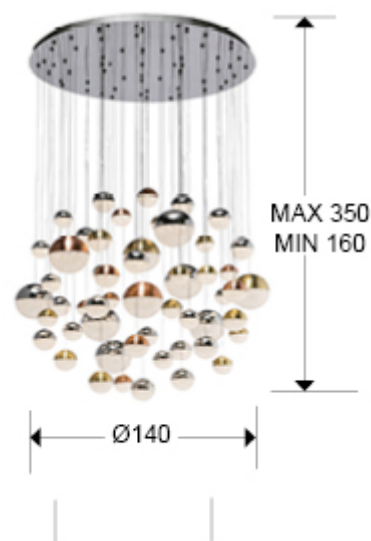

LARGE SIZE lamp in chromed metal, 55 LED lights. Polycarbonated shades with texture inside of Ø10, 12 and 20 cm, metal in copper and satin brass and chrome. DIMMABLE by BLUETOOTH, with APP for smartphone. 288W LED, 3000K, 18720 lm.

Includes a led driver with Bluetooth dimming functions to be used with a mobile or tablet App. It can also be used with a smart speaker such as Google Home or Amazon Echo if a Bluetooth Gateway device is added. Dimming not compatible with wall dimmer. Cable length adjustable, allowing different shapes. This lamp can be produced in different sizes and finishes. Ask for quotation and delivery time. - This lamp is supplied with GRAVITY TOGGLES, to improve ceiling

GENERAL INFORMATION

Catalogue: i42 Iluminación
Page: 198
EAN Code: 8435435331818
Type: Large lamps
Collection: Sphere

SIZES

Sizes: Ø 140.0 ↓ 200.0 cm
Height when installed: 160.0/ max. 350.0 cm
Weight: 54.4 Kg

ADDITIONAL INFORMATION

Material: Metal, polycarbonate
Finish: Chrome, copper, brass, clear
Assembling time by customer: 40 min