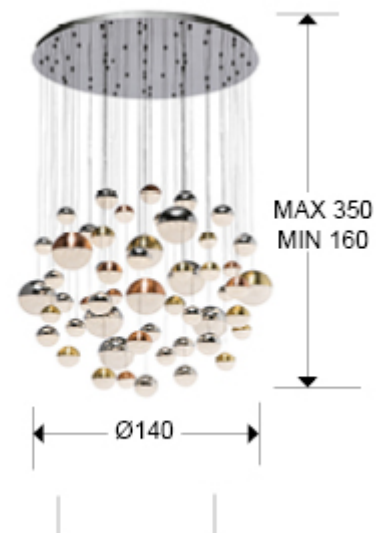

Sphere

794691B

Large lamps

Recommended product

LARGE SIZE lamp in chromed metal, 55 LED lights. Polycarbonated shades with texture inside of Ø10, 12 and 20 cm, metal in copper and satin brass and chrome. DIMMABLE by BLUETOOTH, with APP for smartphone. 288W LED, 3000K, 18720 lm.

Includes a led driver with Bluetooth dimming functions to be used with a mobile or tablet App. It can also be used with a smart speaker such as Google Home or Amazon Echo if a Bluetooth Gateway device is added. Dimming not compatible with wall dimmer. Cable length adjustable, allowing different shapes. This lamp can be produced in different sizes and finishes. Ask for quotation and delivery time. · This lamp is supplied with GRAVITY TOGGLES, to improve ceiling

GENERAL INFORMATION

Catalogue: i42 Iluminación
Page: 198
EAN Code: 8435435331818
Type: Large lamps
Collection: Sphere

SIZES

Sizes: Ø 140.0 ↑ 200.0 cm
Height when installed: 160.0/ max. 350.0 cm
Weight: 54.4 Kg

ADDITIONAL INFORMATION

Material: Metal, polycarbonate
Finish: Chrome, copper, brass, clear
Assembling time by customer: 40 min