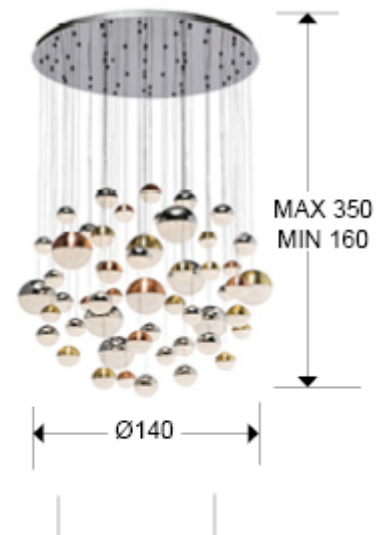

## SIZES

Sizes: Ø 140.0 ↓ 200.0 cm  
Height when installed: 160.0/ max. 350.0 cm  
Weight: 54.4 Kg

## SIZES WITH PACKAGING

Weight: 90.7 Kg  
Volume: 0.9580m<sup>3</sup>  
Sizes: ↔ 151.0 ↓ 42.0 ↗ 151.0 cm

---