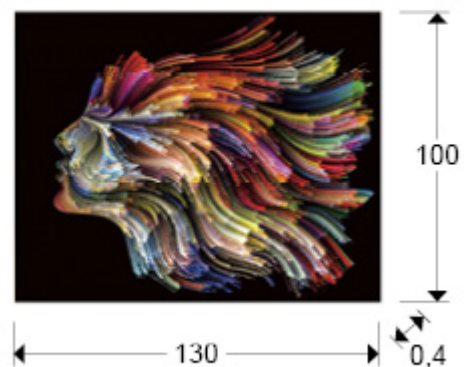

Polycromy

797603

Recommended product

Prints and Photos

Printed photography, set on tempered glass. Ironwork to hold to the wall included.

GENERAL INFORMATION

Catalogue: M43 Decoracion, espejos y mob
Page: 72
EAN Code: 8435435331245
Type: Prints and Photos
Collection: Polycromy

SIZES

Sizes: ↔ 130.0 ↓ 100.0 ↗ 0.4 cm
Weight: 13.0 Kg

SIZES WITH PACKAGING

Weight: 16.0 Kg
Volume: 0.0760m³
Sizes: ↔ 139.0 ↓ 109.0 ↗ 5.0 cm

ADDITIONAL INFORMATION

Material: Bright glass
Finish: Printed photo