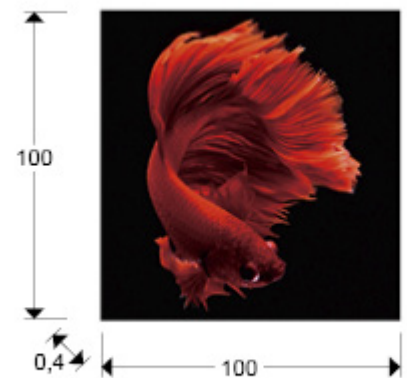

Rojo Siam

798642

Prints and Photos

Printed photography, set on tempered glass. Ironwork to hold to the wall included.

GENERAL INFORMATION

EAN Code: 8435435337964
Type: Prints and Photos
Collection: Rojo Siam

SIZES

Sizes: → 100.0 ↓ 100.0 ↗ 0.4 cm
Weight: 10.0 Kg

SIZES WITH PACKAGING

Weight: 11.9 Kg
Volume: 0.0580m³
Sizes: → 108.0 ↓ 5.0 ↗ 108.0 cm