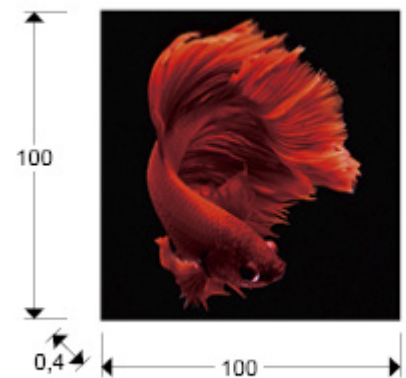

## Rojo Siam

798642

Prints and Photos

Printed photography, set on tempered glass. Ironwork to hold to the wall included.

### GENERAL INFORMATION

EAN Code: 8435435337964

Type: Prints and Photos

Collection: Rojo Siam

### SIZES

Sizes: → 100.0 ↓ 100.0 ↗ 0.4 cm  
Weight: 10.0 Kg

### SIZES WITH PACKAGING

Weight: 11.9 Kg  
Volume: 0.0580m<sup>3</sup>  
Sizes: → 108.0 ↓ 5.0 ↗ 108.0 cm