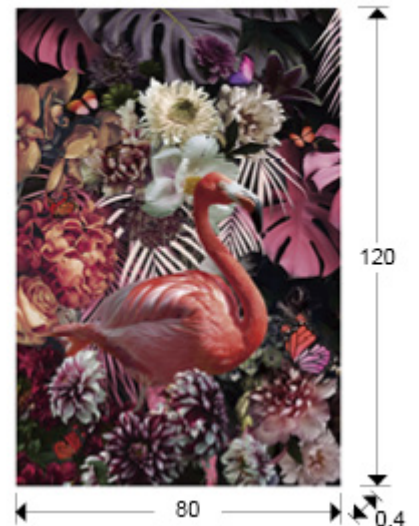

Flamenco

804936

Prints and Photos

Printed photography, set on tempered glass. Hanging ironwork included.

GENERAL INFORMATION

Catalogue: M43 Decoracion, espejos y mob
Page: 66
EAN Code: 8435435336158
Type: Prints and Photos
Collection: Flamenco

SIZES

Sizes: ↔ 80.0 ↓ 120.0 ↗ 0.4 cm
Weight: 9.6 Kg

SIZES WITH PACKAGING

Weight: 11.1 Kg
Volume: 0.0560m³
Sizes: ↔ 88.0 ↓ 128.0 ↗ 5.0 cm