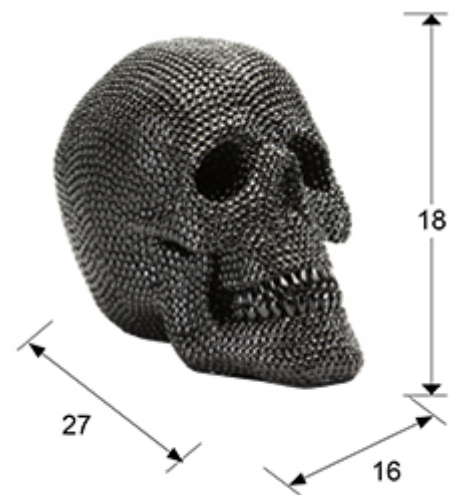

824729

>>ITEM CANCELLED

GENERAL INFORMATION

Catalogue: M41 Mobiliario y Decoración
Page: 142
EAN Code: 8435435328122

SIZES

Sizes: ↔ 16.0 ↓ 18.0 ↗ 27.0 cm
Weight: 1.5 Kg

SIZES WITH PACKAGING

Weight: 1.9 Kg
Volume: 0.0200m³
Sizes: ↔ 33.0 ↓ 27.0 ↗ 23.0 cm

ADDITIONAL INFORMATION

Material: Polyresin
Finish: Glossy black