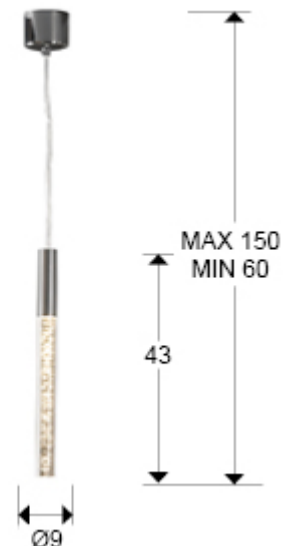

Cosmo

827746

Recommended product

1 Light Pendants

Pendant of 1 LED light. Made of metal in chrome finish, with clear acrylic bar and bubbles inside. 5W LED. 3000K.

. This lamp is supplied with GRAVITY TOGGLES, to improve ceiling fixing.

GENERAL INFORMATION

Catalogue: i42 Iluminación
Page: 225
EAN Code: 8435435313395
Type: 1 Light Pendants
Collection: Cosmo

SIZES

Sizes: ↔ 9.0 ↓ 43.0 ↗ 9.0 cm
Height when installed: 60.0/ max. 150.0 cm
Weight: 0.7 Kg

SIZES WITH PACKAGING

Weight: 1.0 Kg
Volume: 0.0080m³
Sizes: ↔ 48.0 ↓ 15.0 ↗ 11.0 cm

TECHNICAL INFORMATION

IP protection: IP 20
Electric class: Class 1
Maximum power: 5W
Voltage: 100/240 V
Frequency: 50/60 Hz
Dimmable: NO
Colour temperature: 3,000 K

ADDITIONAL INFORMATION

Material: Metal and acrylic
Finish: Chromed and clear
Cable colour: Clear