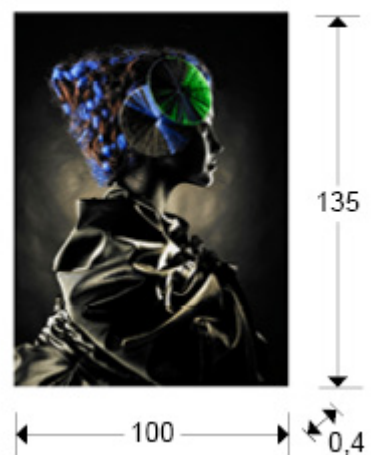

## Geisha

853804

Prints and Photos

Printed photography, set on tempered glass. Hanging ironwork included.

### GENERAL INFORMATION

Catalogue: M41 Mobiliario y Decoración  
Page: 22  
EAN Code: 8435435328184  
Type: Prints and Photos  
Collection: Geisha

### SIZES

Sizes: ↔ 100.0 ↓ 135.0 ↗ 0.4 cm  
Weight: 13.5 Kg

### SIZES WITH PACKAGING

Weight: 16.5 Kg  
Volume: 0.0780m<sup>3</sup>  
Sizes: ↔ 109.0 ↓ 144.0 ↗ 5.0 cm