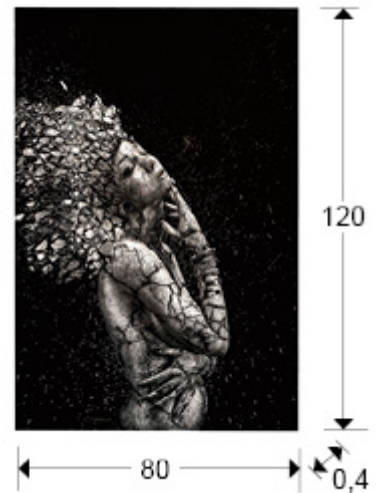

861298

>>ITEM CANCELLED

GENERAL INFORMATION

Catalogue: M41 Mobiliario y Decoración
Page: 23
EAN Code: 8435435328191

SIZES

Sizes: ↔ 80.0 ↓ 120.0 ↗ 0.4 cm
Weight: 9.6 Kg

SIZES WITH PACKAGING

Weight: 12.2 Kg
Volume: 0.0570m³
Sizes: ↔ 89.0 ↓ 129.0 ↗ 5.0 cm

ADDITIONAL INFORMATION

Material: Glossy glass
Finish: Printed photo