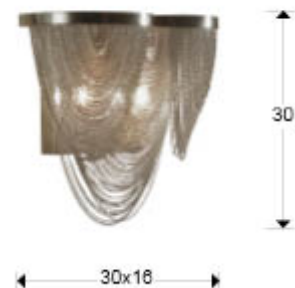

Minerva

872712

Wall lamps

Wall lamp of 2 lights composed by fine metal chains, nickel finish.

For markets with 110v voltage, this product will be delivered with G9 bulb for 110v. -This item includes 2 G9 LED 6W

GENERAL INFORMATION

Catalogue: i42 Iluminación
Page: 276
EAN Code: 8435435311360
Type: Wall lamps
Collection: Minerva

SIZES

Sizes: ↔ 30.0 ↓ 30.0 ↗ 16.0 cm
Weight: 1.3 Kg

SIZES WITH PACKAGING

Weight: 1.8 Kg
Volume: 0.0190m³
Sizes: ↔ 37.0 ↓ 21.0 ↗ 24.0 cm