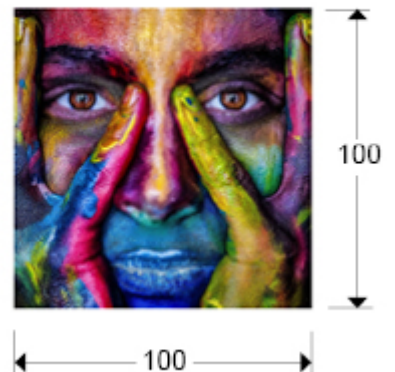

Colores

Prints and Photos

880138

Printed photography, set on tempered glass. Hanging ironwork included.

GENERAL INFORMATION

Catalogue: M43 Decoracion, espejos y mob
Page: 71
EAN Code: 8435435328207
Type: Prints and Photos
Collection: Colores

SIZES

Sizes: ↔ 100.0 ↓ 100.0 ↗ 0.4 cm
Weight: 10.0 Kg

SIZES WITH PACKAGING

Weight: 12.6 Kg
Volume: 0.0590m³
Sizes: ↔ 109.0 ↓ 109.0 ↗ 5.0 cm

ADDITIONAL INFORMATION

Material: Glossy glass
Finish: Printed photo