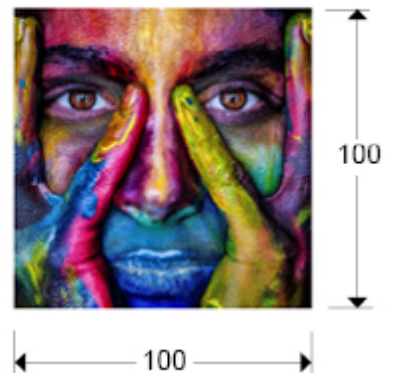

Colores

880138

Recommended product

Prints and Photos

Printed photography, set on tempered glass. Hanging ironwork included.

GENERAL INFORMATION

Catalogue: M43 Decoracion, espejos y mob
Page: 71
EAN Code: 8435435328207
Type: Prints and Photos
Collection: Colores

SIZES

Sizes: ↔ 100.0 ↓ 100.0 ↗ 0.4 cm
Weight: 10.0 Kg

SIZES WITH PACKAGING

Weight: 12.6 Kg
Volume: 0.0590m³
Sizes: ↔ 109.0 ↓ 109.0 ↗ 5.0 cm

ADDITIONAL INFORMATION

Material: Glossy glass
Finish: Printed photo