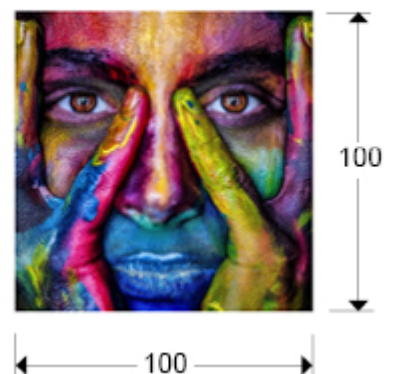

Colores

880138

Recommended product

Prints and Photos

Printed photography, set on tempered glass. Hanging ironwork included.

GENERAL INFORMATION

Catalogue: M43 Decoracion, espejos y mob
Page: 71
EAN Code: 8435435328207
Type: Prints and Photos
Collection: Colores

SIZES

Sizes: ↔ 100.0 ↓ 100.0 ↗ 0.4 cm
Weight: 10.0 Kg

SIZES WITH PACKAGING

Weight: 12.6 Kg
Volume: 0.0590m³
Sizes: ↔ 109.0 ↓ 109.0 ↗ 5.0 cm

ADDITIONAL INFORMATION

Material: Glossy glass
Finish: Printed photo