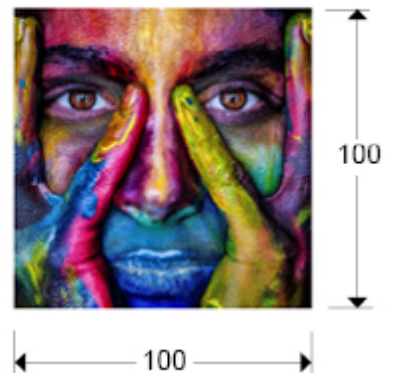

## Colores

880138

Recommended product

Prints and Photos

Printed photography, set on tempered glass. Hanging ironwork included.

### SIZES

Sizes: ↔ 100.0 ↓ 100.0 ↗ 0.4 cm  
Weight: 10.0 Kg