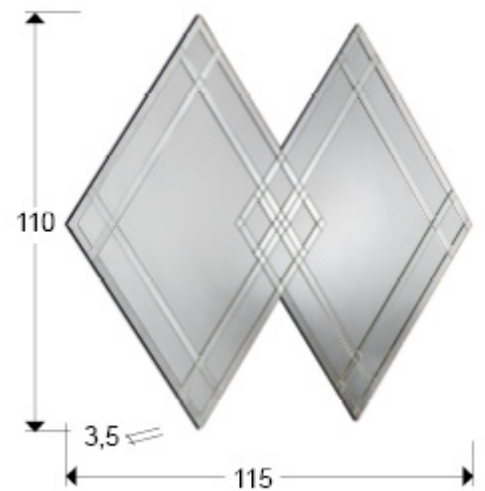

Vega

Glass mirrors

888055LT

Decorative mirror, composition of mirrors on MDF back in black colour.

GENERAL INFORMATION

Type: Glass mirrors
Collection: Vega

SIZES

Sizes: ↔ 115.0 ↓ 110.0 ↗ 3.5 cm
Weight: 12.0 Kg

SIZES WITH PACKAGING

Weight: 15.5 Kg
Volume: 0.1680m³
Sizes: ↔ 126.5 ↓ 121.0 ↗ 11.0 cm