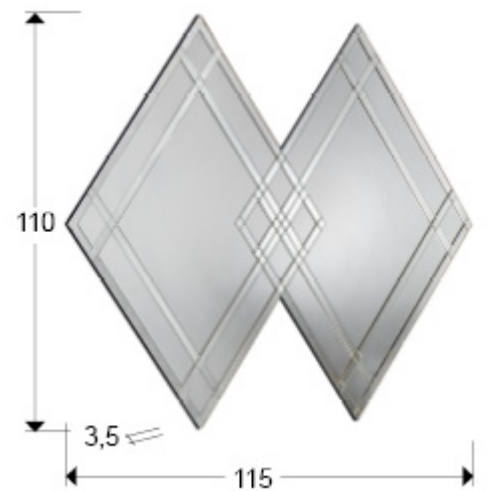

## Vega

Glass mirrors

888055LT

Decorative mirror, composition of mirrors on MDF back in black colour.

### GENERAL INFORMATION

Type: Glass mirrors  
Collection: Vega

### SIZES

Sizes: ↔ 115.0 ↓ 110.0 ↗ 3.5 cm  
Weight: 12.0 Kg

### SIZES WITH PACKAGING

Weight: 15.5 Kg  
Volume: 0.1680m<sup>3</sup>  
Sizes: ↔ 126.5 ↓ 121.0 ↗ 11.0 cm