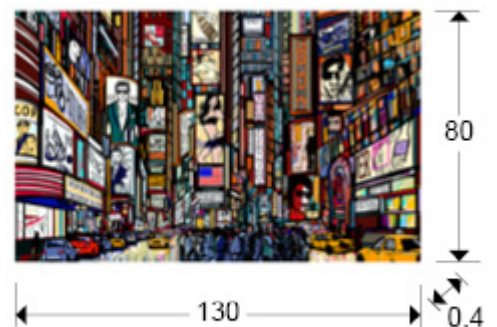

## Comic

Prints and Photos

899925

Printed photography, set on tempered glass. Hanging ironwork included.

### SIZES

Sizes: ↔ 130.0 ↓ 80.0 ↗ 0.4 cm  
Weight: 10.5 Kg

### SIZES WITH PACKAGING

Weight: 13.1 Kg  
Volume: 0.0740m<sup>3</sup>  
Sizes: ↔ 139.0 ↓ 89.0 ↗ 6.0 cm