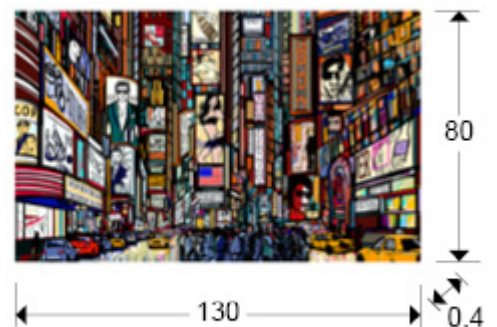

Comic

Prints and Photos

899925

Printed photography, set on tempered glass. Hanging ironwork included.

GENERAL INFORMATION

Catalogue: M41 Mobiliario y Decoración
Page: 31
EAN Code: 8435435328214
Type: Prints and Photos
Collection: Comic

SIZES

Sizes: ↔ 130.0 ↓ 80.0 ↗ 0.4 cm
Weight: 10.5 Kg

SIZES WITH PACKAGING

Weight: 13.1 Kg
Volume: 0.0740m³
Sizes: ↔ 139.0 ↓ 89.0 ↗ 6.0 cm

ADDITIONAL INFORMATION

Material: Glossy glass
Finish: Printed photo