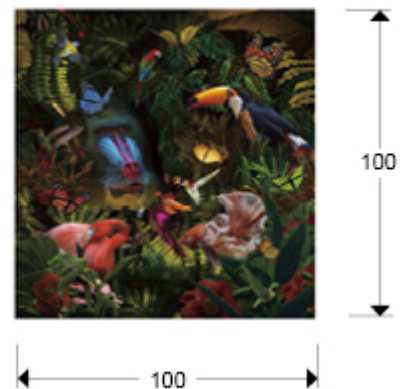

## Selvatica

Prints and Photos

905473

Printed photography, set on tempered glass. Hanging ironwork included.

### SIZES

Sizes: ↔ 100.0 ↓ 100.0 ↗ 0.4 cm  
Weight: 10.0 Kg

### SIZES WITH PACKAGING

Weight: 11.5 Kg  
Volume: 0.0580m<sup>3</sup>  
Sizes: ↔ 108.0 ↓ 108.0 ↗ 5.0 cm