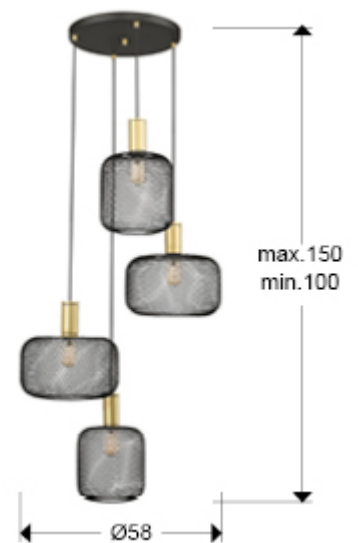

Osiris

910477

Pendants

Round lamp of 4 lights made of metal. Includes 2 designs of metal mesh shades. Matt black and gold paint finish. Sheathed black textile cable.

For markets with 110v voltage, the product will be shipped without bulbs. ·This item includes 4 E27 LED 8W. DIMABLE This lamp is supplied with GRAVITY TOGGLES, to improve ceiling fixing.

GENERAL INFORMATION

Catalogue: i42 Iluminación
Page: 59
EAN Code: 8435435335588
Type: Pendants
Collection: Osiris

SIZES

Sizes: Ø 58.0 ↑ 120.0 cm
Height when installed: 100.0/ max. 150.0 cm
Weight: 3.8 Kg

SIZES WITH PACKAGING

Weight: 6.0 Kg
Volume: 0.1220m³
Sizes: ↔ 66.0 ↓ 32.0 ↗ 58.0 cm

TECHNICAL INFORMATION

IP protection: IP 20
Electric class: Class 1
Maximum power: 4x20W
Voltage: 220/240 V
Frequency: 50/60 Hz