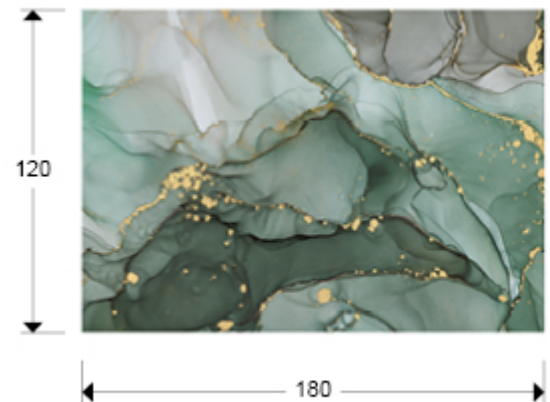

Fondo Marino

913571

Recommended product

Prints and Photos

Printed photography, set on tempered glass. Hanging ironwork included. Ready to hang in horizontal or vertical position.

GENERAL INFORMATION

Catalogue: M43 Decoracion, espejos y mob
Page: 64
EAN Code: 8435435337490
Type: Prints and Photos
Collection: Fondo Marino

SIZES

Sizes: ↔ 180.0 ↓ 120.0 ↗ 0.4 cm
Weight: 21.6 Kg

SIZES WITH PACKAGING

Weight: 25.3 Kg
Volume: 0.2210m³
Sizes: ↔ 192.0 ↓ 128.0 ↗ 9.0 cm

ADDITIONAL INFORMATION

Material: Bright tempered glass
Finish: Printed photo