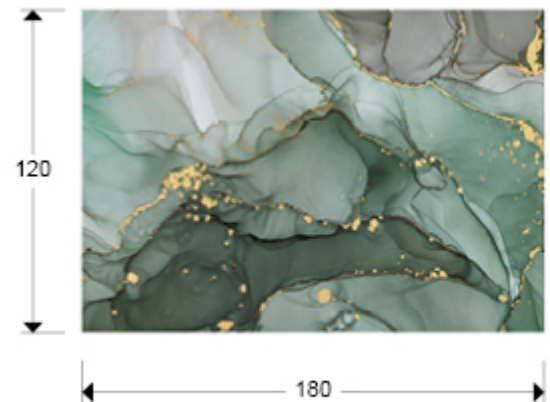

Fondo Marino

913571

Recommended product

Prints and Photos

Printed photography, set on tempered glass. Hanging ironwork included. Ready to hang in horizontal or vertical position.

GENERAL INFORMATION

Catalogue: M43 Decoracion, espejos y mob
Page: 64
EAN Code: 8435435337490
Type: Prints and Photos
Collection: Fondo Marino

SIZES

Sizes: ↔ 180.0 ↓ 120.0 ↘ 0.4 cm
Weight: 21.6 Kg

SIZES WITH PACKAGING

Weight: 25.3 Kg
Volume: 0.2210m³
Sizes: ↔ 192.0 ↓ 128.0 ↘ 9.0 cm

ADDITIONAL INFORMATION

Material: Bright tempered glass
Finish: Printed photo