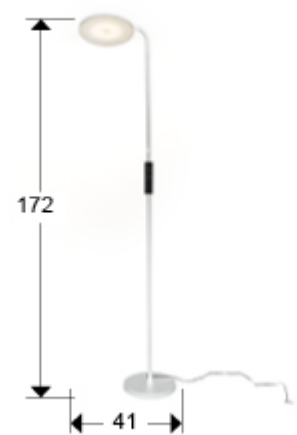

## Volta

Floor lamps

924532

Floor lamp made of metal, white finish. Opal acrylic diffuser with 350° rotation on the horizontal axis. Includes tactile switch and remote control. Functions: DIMABLE and CCT (light tonanlity change). 30W LED, 2,200 lm, 3,000-6,000K

### SIZES

Sizes: ↔ 44.0 ↓ 172.0 ↗ 25.0 cm  
Weight: 4.7 Kg

### SIZES WITH PACKAGING

Weight: 5.7 Kg  
Volume: 0.0200m<sup>3</sup>  
Sizes: ↔ 42.0 ↓ 31.0 ↗ 15.0 cm

---