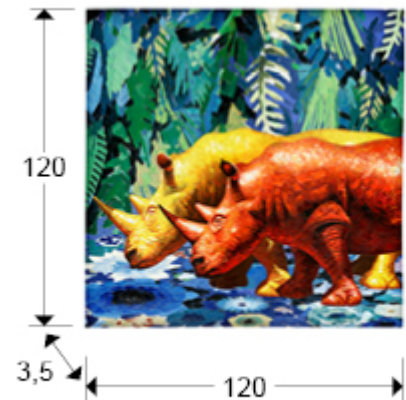

943501

>>ITEM CANCELLED

GENERAL INFORMATION

EAN Code: 8435435321260

SIZES

Sizes: ↔ 120.0 ↓ 120.0 ↗ 3.5 cm
Weight: 3.0 Kg

SIZES WITH PACKAGING

Weight: 5.3 Kg
Volume: 0.0950m³
Sizes: ↔ 126.0 ↓ 126.0 ↗ 6.0 cm