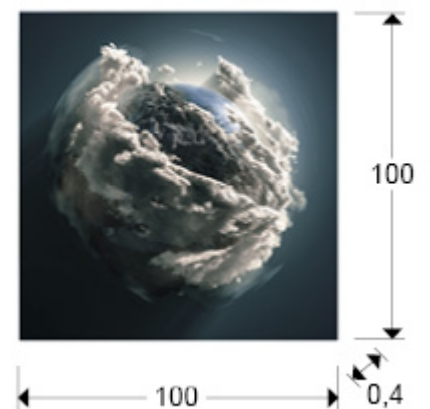

Madre Tierra

948135

Prints and Photos

Printed photography, set on tempered glass. Ironwork to hold to the wall included.

GENERAL INFORMATION

Catalogue: M43 Decoracion, espejos y mob
Page: 75
EAN Code: 8435435331283
Type: Prints and Photos
Collection: Madre Tierra

SIZES

Sizes: ↔ 100.0 ↓ 100.0 ↗ 0.4 cm
Weight: 10.0 Kg

SIZES WITH PACKAGING

Weight: 12.5 Kg
Volume: 0.0590m³
Sizes: ↔ 109.0 ↓ 109.0 ↗ 5.0 cm

ADDITIONAL INFORMATION

Material: Bright glass
Finish: Printed photo