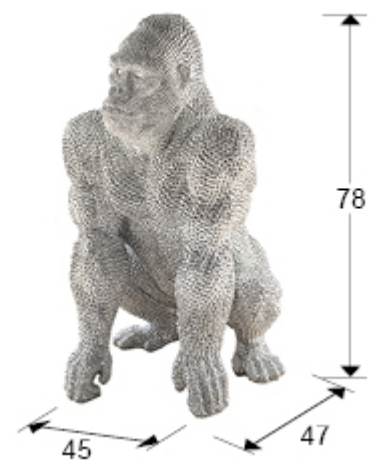

Gorila 957120

Decorative figures

Big gorilla figure, made of synthetic resin. Silver finish with imitation jewel inlays texture.

GENERAL INFORMATION

Catalogue: M41 Mobiliario y Decoración
Page: 137
EAN Code: 8435435329402
Type: Decorative figures
Collection: Gorila

SIZES

Sizes: ↔ 45.0 ↓ 78.0 ↗ 47.0 cm
Weight: 16.0 Kg

SIZES WITH PACKAGING

Weight: 16.5 Kg
Volume: 0.3130m³
Sizes: ↔ 58.0 ↓ 58.0 ↗ 93.0 cm

ADDITIONAL INFORMATION

Material: Polyresin
Finish: Silver