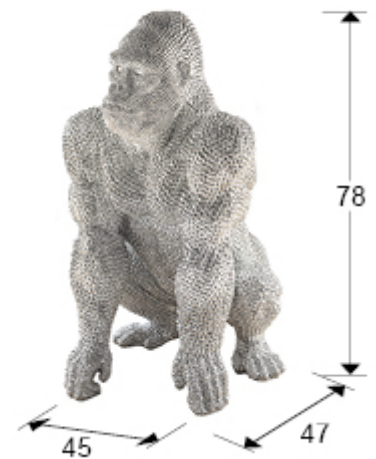

## DIMENSIONES

Dimensiones: ↔ 45,0 ↓ 78,0 ↗ 47,0 cm  
Peso: 16,0 Kg

## DIMENSIONES CON EMBALAJE

Peso: 16,5 Kg  
Volumen: 0,3130m<sup>3</sup>  
Dimensiones: ↔ 58,0 ↓ 58,0 ↗ 93,0 cm