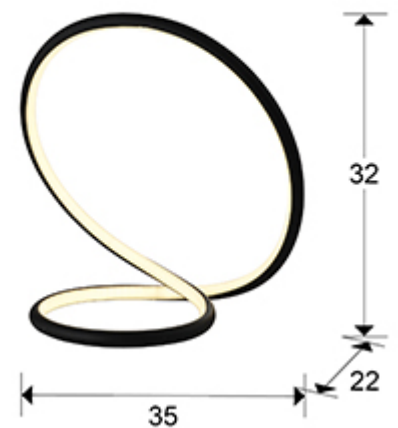

Infito

963053

Recommended product

Table lamps

Table lamp made of aluminum finished in sanded matt black.
Opal silicone diffuser. 15W LED. 750 lm. 3000 K.
DIMMABLE.

GENERAL INFORMATION

Catalogue: i42 Iluminación
Page: 100
EAN Code: 8435435330354
Type: Table lamps
Collection: Infito

SIZES

Sizes: ↔ 35.0 ↓ 32.0 ↗ 22.0 cm
Weight: 0.6 Kg

SIZES WITH PACKAGING

Weight: 1.3 Kg
Volume: 0.0400m³
Sizes: ↔ 39.0 ↓ 39.0 ↗ 26.0 cm

TECHNICAL INFORMATION

IP protection: IP 20
Electric class: Class 3
Maximum power: 15W
Voltage: 24 V
Frequency: 50/60 Hz
Colour temperature: 3,000 K
Average lifespan: 50,000 h
Power factor: >0.95
CRI: >80

DRIVER LED

Make: HOSHINGMEI
Model: HV-018024CGP
Quantity: 1 Units
Dimmable: No
Maximum power: 18W
Frequency: 50-60 Hz
Primary voltage: 220-240 V
Type: Voltaje constante
Secondary voltage: 24 V
Sizes: ↔ 4,4 ↓ 7,0 ↗ 3,0 cm