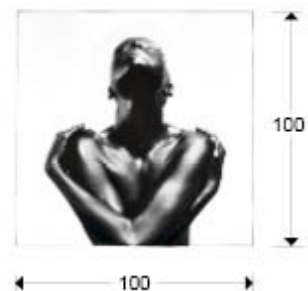

Ébano

Prints and Photos

978245

Printed photography, set on tempered glass. Hanging ironwork included.

GENERAL INFORMATION

Catalogue: M41 Mobiliario y Decoración
Page: 25
EAN Code: 8435435318390
Type: Prints and Photos
Collection: Ébano

SIZES

Sizes: ↔ 100.0 ↓ 100.0 ↗ 0.4 cm
Weight: 10.0 Kg

SIZES WITH PACKAGING

Weight: 12.5 Kg
Volume: 0.0590m³
Sizes: ↔ 109.0 ↓ 109.0 ↗ 5.0 cm

ADDITIONAL INFORMATION

Material: Bright glass
Finish: Printed photography