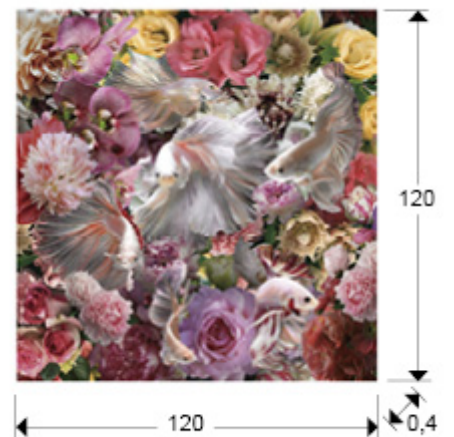

Peces Luchador Siam

987165

Prints and Photos

Printed photography, set on tempered glass. Hanging ironwork included.

GENERAL INFORMATION

Catalogue: M43 Decoracion, espejos y mob
Page: 68
EAN Code: 8435435336172
Type: Prints and Photos
Collection: Peces Luchador Siam

SIZES

Sizes: ↔ 120.0 ↓ 120.0 ↗ 0.4 cm
Weight: 14.2 Kg

SIZES WITH PACKAGING

Weight: 15.9 Kg
Volume: 0.0820m³
Sizes: ↔ 128.0 ↓ 128.0 ↗ 5.0 cm